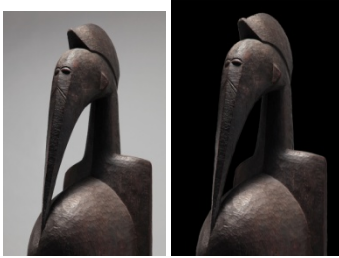

3/9/15

*Bird Figure* (detail). Unidentified artist. Wood; h. 138 cm. Private collection. Photo © Jon Lam.

*Helmet Mask*. Unidentified artist. Wood; l. 114 cm. The Museum for African Art, New York, Gift of Corice Canton Arman, 2010.02. © The Museum for African Art, New York. Photo: Jerry L. Thompson.

*Helmet Mask*. Unidentified artist. Wood; l. 102.9 cm. The Art Institute of Chicago, African and Amerindian Purchase Fund 1963.842.

*Double Face Mask*. Unidentified artist. Wood; h. 32 cm. Collection Laura and James J. Ross. Photo: John Bigelow Taylor.

*Pair of Male and Female Figures.* Unidentified artist. Wood; h. 115 cm and 97 cm. Private Collection, Courtesy McClain Gallery. Photo © Sotheby's.

*Face Mask.* Attributed to Sabarikwo (active in Ouazomon, Côte d'Ivoire). Wood, metal; h. 31.6 cm. The Cleveland Museum of Art, John L. Severance Fund 1989.48.