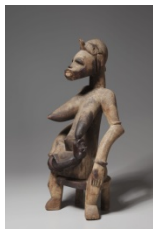

3/9/15

*Bird Figure* (detail). Unidentified artist. Wood; h. 138 cm. Private collection. Photo © Jon Lam.

*Helmet Mask*. Unidentified artist. Wood; l. 114 cm. The Museum for African Art, New York, Gift of Corice Canton Arman, 2010.02. © The Museum for African Art, New York. Photo: Jerry L. Thompson.

*Helmet Mask*. Unidentified artist. Wood; l. 102.9 cm. The Art Institute of Chicago, African and Amerindian Purchase Fund 1963.842.

*Double Face Mask*. Unidentified artist. Wood; h. 32 cm. Collection Laura and James J. Ross. Photo: John Bigelow Taylor.

*Pair of Male and Female Figures.* Unidentified artist. Wood; h. 115 cm and 97 cm. Private Collection, Courtesy McClain Gallery. Photo © Sotheby's.

*Face Mask.* Attributed to Sabarikwo (active in Ouazomon, Côte d'Ivoire). Wood, metal; h. 31.6 cm. The Cleveland Museum of Art, John L. Severance Fund 1989.48.