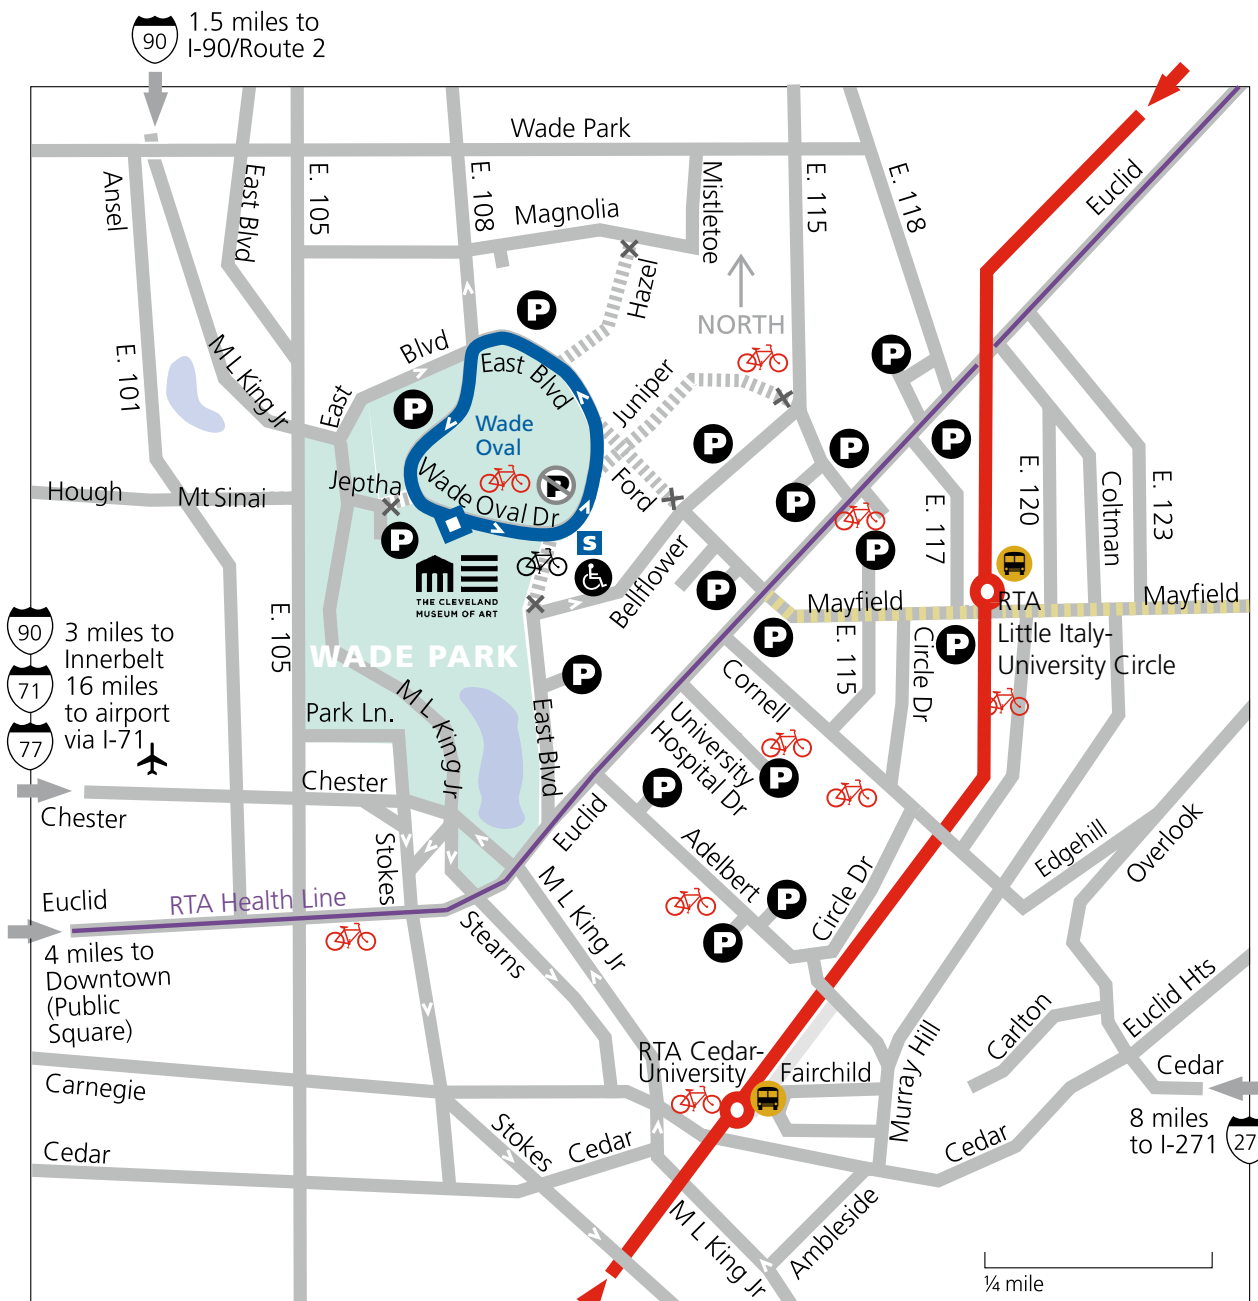

## Street Closings

Please note that a number of streets will be closed and traffic redirected from 9:00 a.m. to 4:00 p.m.

## Road resurfacing

on Chester Ave. and Mayfield Rd. will impact traffic flow. For up to date information on construction closures and transportation alerts visit [ugointhecircle.com/alerts](http://ugointhecircle.com/alerts).

## Circle Link

Circle Link is a free circulator service that runs from 10:00 a.m.–6:00 p.m. throughout University Circle. Any route detours are posted at affected stops.

 **Circle Link free shuttle bus circulator service**  
Route and schedule: [ugointhecircle.com/shuttle](http://ugointhecircle.com/shuttle)

## Rapid Transit

- Red Line (rail): 14 minutes to downtown, 41 to airport, 7 to Stokes/Windermere, departing every 15 minutes
  - Health Line (Euclid Avenue bus rapid transit): 22 minutes to downtown, departing every 6–10 minutes
- Schedules and info: [www.riderta.com](http://www.riderta.com)