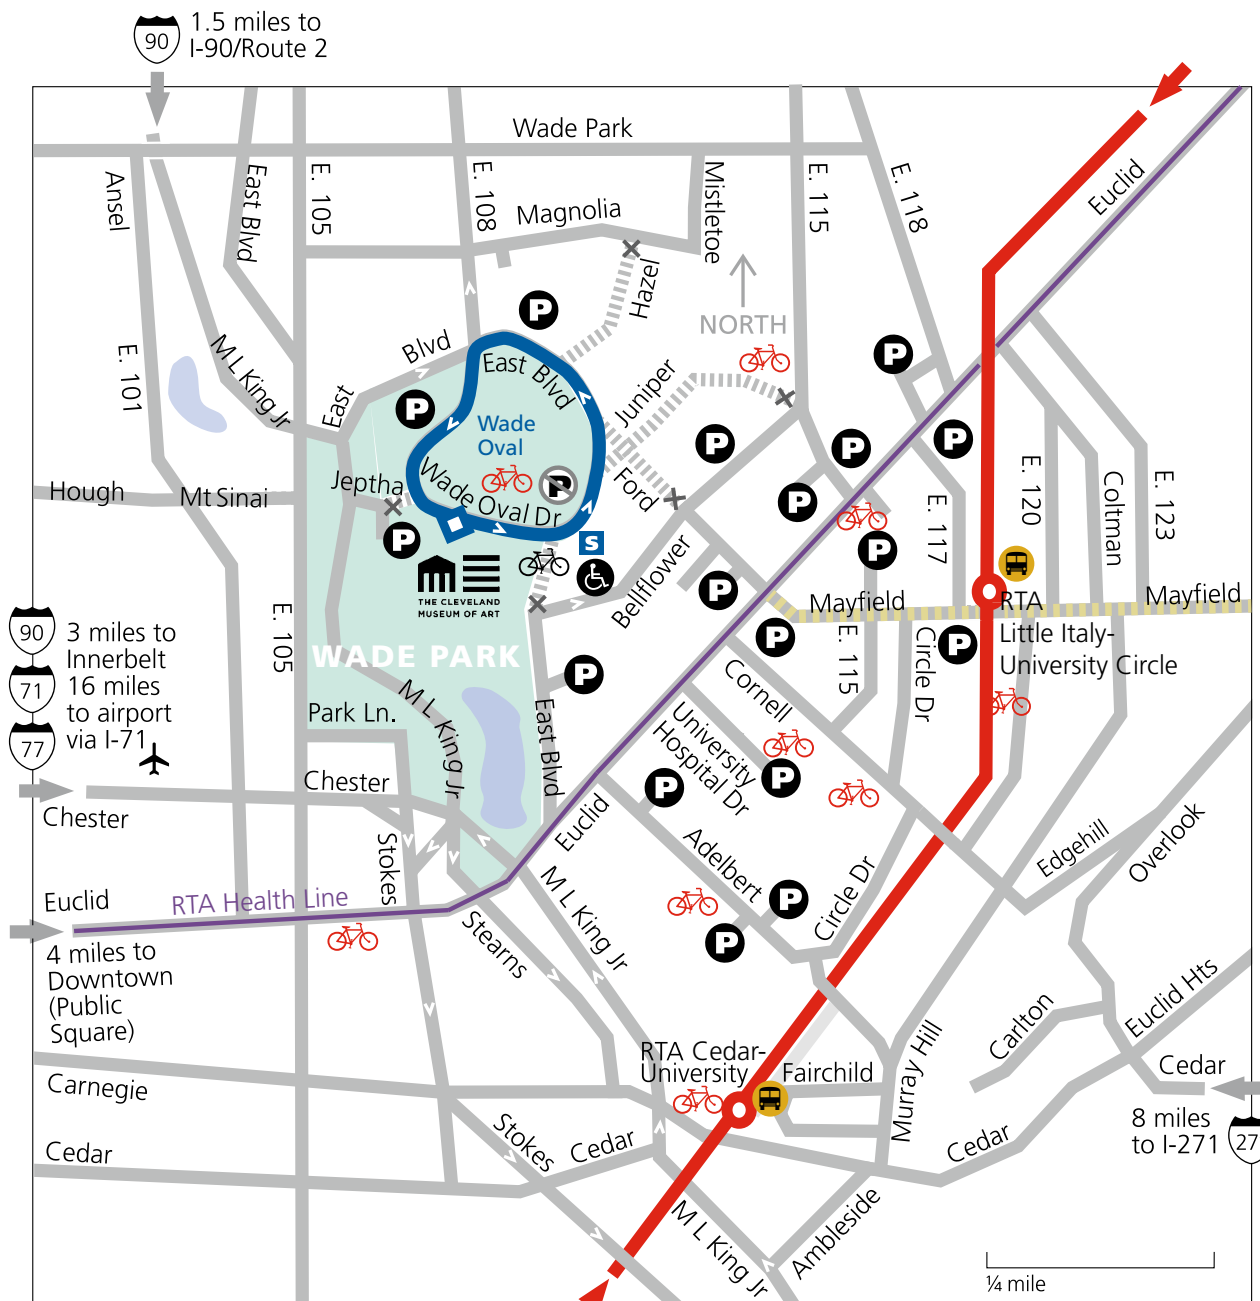

Parade the Circle

Parade presented by the Cleveland Museum of Art.
Circle Village presented by University Circle.

Street Closings

Please note that a number of streets will be closed and traffic redirected from 9:00 a.m. to 4:00 p.m.

Road resurfacing

on Chester Ave. and Mayfield Rd. will impact traffic flow. For up to date information on construction closures and transportation alerts visit ugointhecircle.com/alerts.

Circle Link

Circle Link is a free circulator service that runs from 10:00 a.m.–6:00 p.m. throughout University Circle. Any route detours are posted at affected stops.

 **Circle Link free shuttle bus circulator service**
Route and schedule: ugointhecircle.com/shuttle

Rapid Transit

- Red Line (rail): 14 minutes to downtown, 41 to airport, 7 to Stokes/Windermere, departing every 15 minutes
 - Health Line (Euclid Avenue bus rapid transit): 22 minutes to downtown, departing every 6–10 minutes
- Schedules and info: www.riderta.com

-  Parade route
-  Parade lineup
-  Road closed 9:00–4:00
-  Parking
-  Parking lot closed
-  Handicapped Parking
-  Senior and disabled seating
-  Free, secure bicycle corral
-  Bike share stations
-  One-way westbound traffic