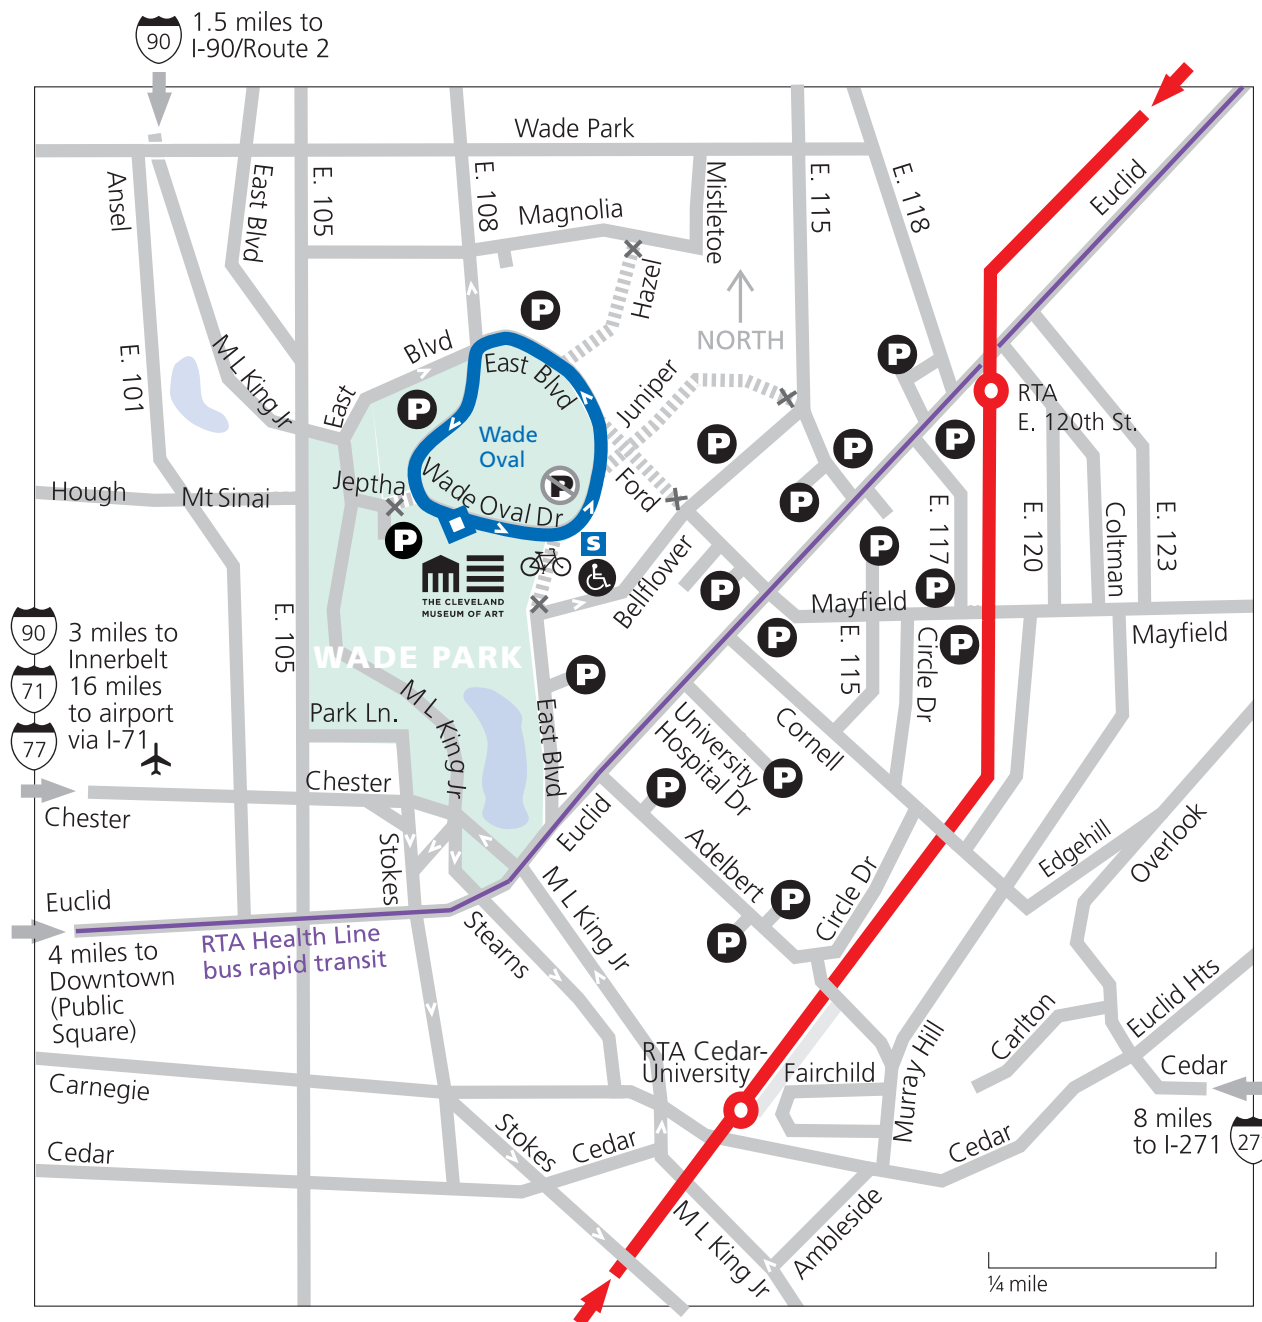

Parade the Circle

Parade presented by the Cleveland Museum of Art. Circle Village presented by University Circle.

Street Closings

Please note that a number of streets will be closed and traffic redirected from 9:00 a.m. to 4:00 p.m.

Circle Link

Circle Link is a free circulator service that runs from 6:15 a.m. – 5:30 p.m. throughout University Circle. Any route detours are posted at affected stops.

Circle Link free shuttle bus circulator service

Route and schedule: tinyurl.com/circlelink

Rapid Transit

Red Line (rail): 14 minutes to downtown, 41 to airport, 7 to Stokes/Windermere, departing every 15 minutes

Health Line (Euclid Avenue bus rapid transit): 22 minutes to downtown, departing every 6–10 minutes

Schedules and info: www.riderta.com