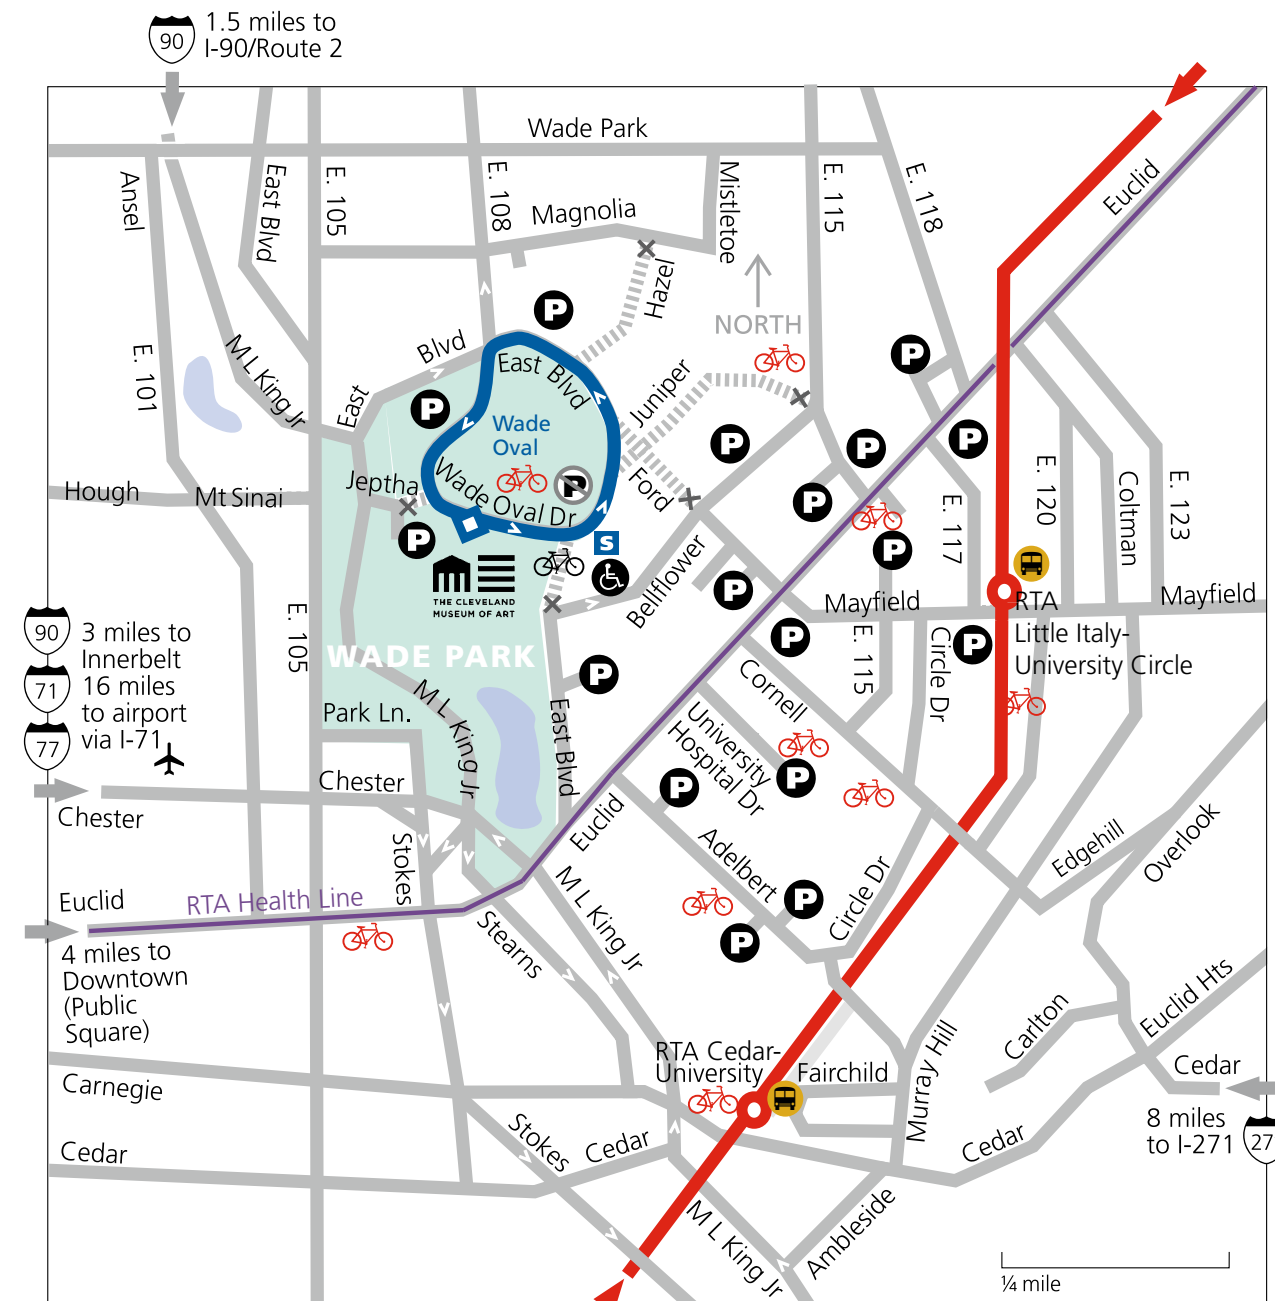

Parade the Circle

Parade presented by the Cleveland Museum of Art.
Circle Village presented by University Circle.

Street Closings

Please note that a number of streets will be closed and traffic redirected from 9:00 a.m. to 4:00 p.m.

Circle Link

Circle Link is a free circulator service that runs from 6:30 a.m.–6:00 p.m. throughout University Circle. Any route detours are posted at affected stops.

 **Circle Link free shuttle bus circulator service**
Route and schedule: universitycircle.org/circlelink

Rapid Transit

- Red Line (rail): 14 minutes to downtown, 41 to airport, 7 to Stokes/Windermere, departing every 15 minutes
 - Health Line (Euclid Avenue bus rapid transit): 22 minutes to downtown, departing every 6–10 minutes
- Schedules and info: www.riderta.com

-  Parade route
-  Parade lineup
-  Road closed 9:00–4:00
-  Parking
-  Parking lot closed
-  Handicapped Parking
-  Senior and disabled seating
-  Free, secure bicycle corral
-  Bike share stations